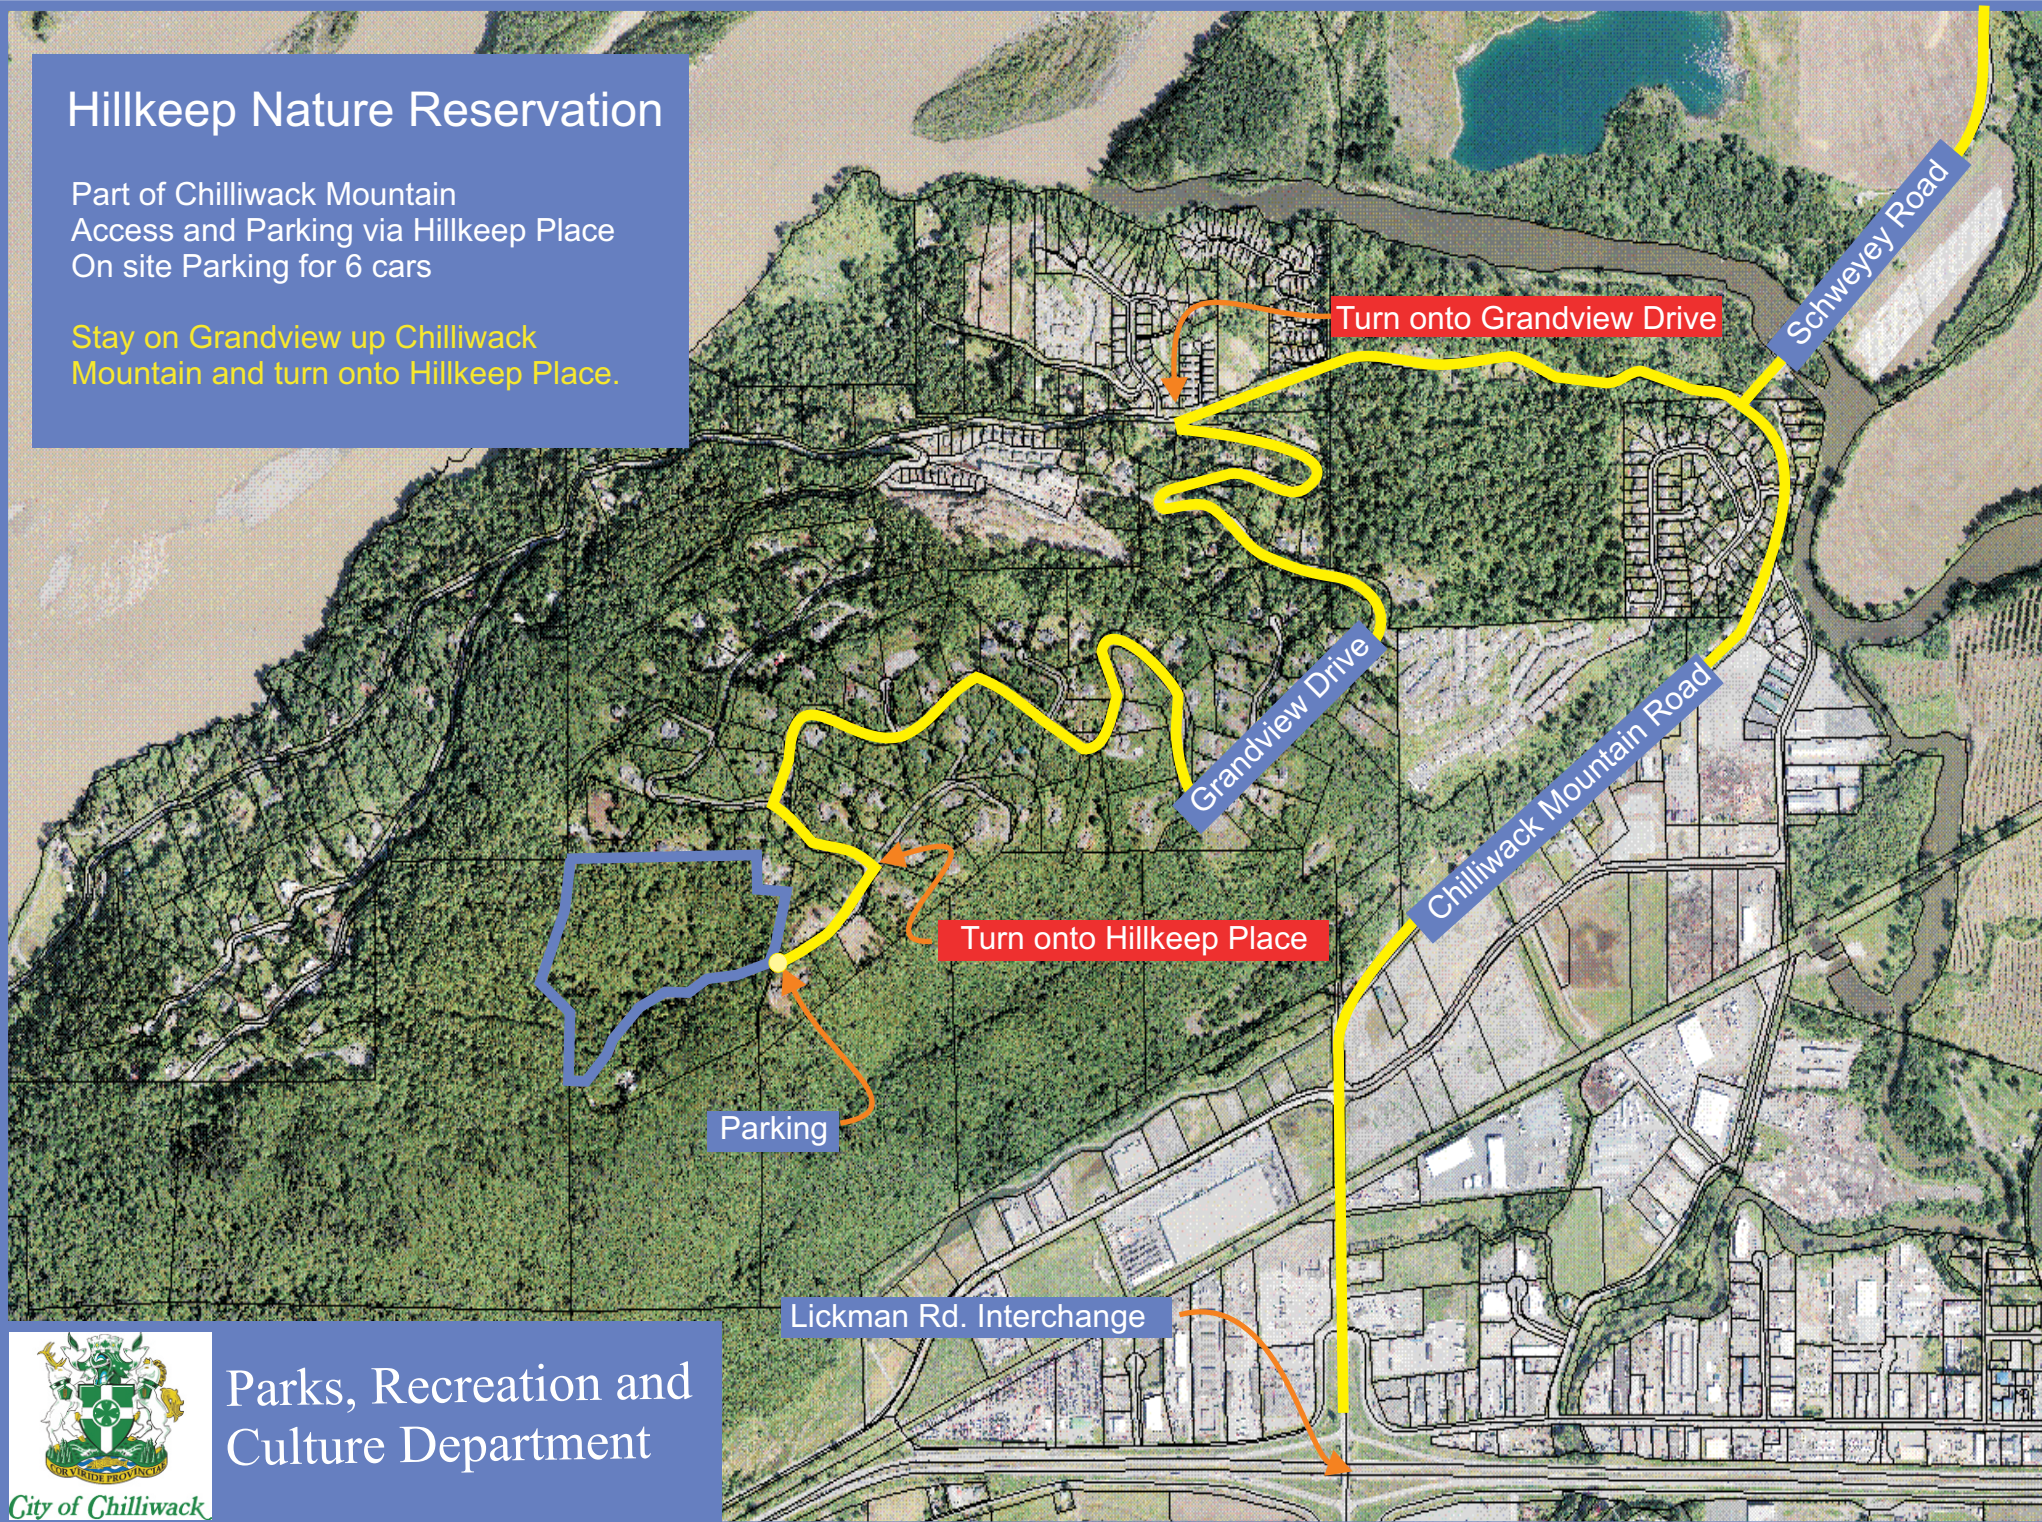

Hillkeep Nature Reservation

Part of Chilliwack Mountain
Access and Parking via Hillkeep Place
On site Parking for 6 cars

Stay on Grandview up Chilliwack
Mountain and turn onto Hillkeep Place.

Parks, Recreation and
Culture Department